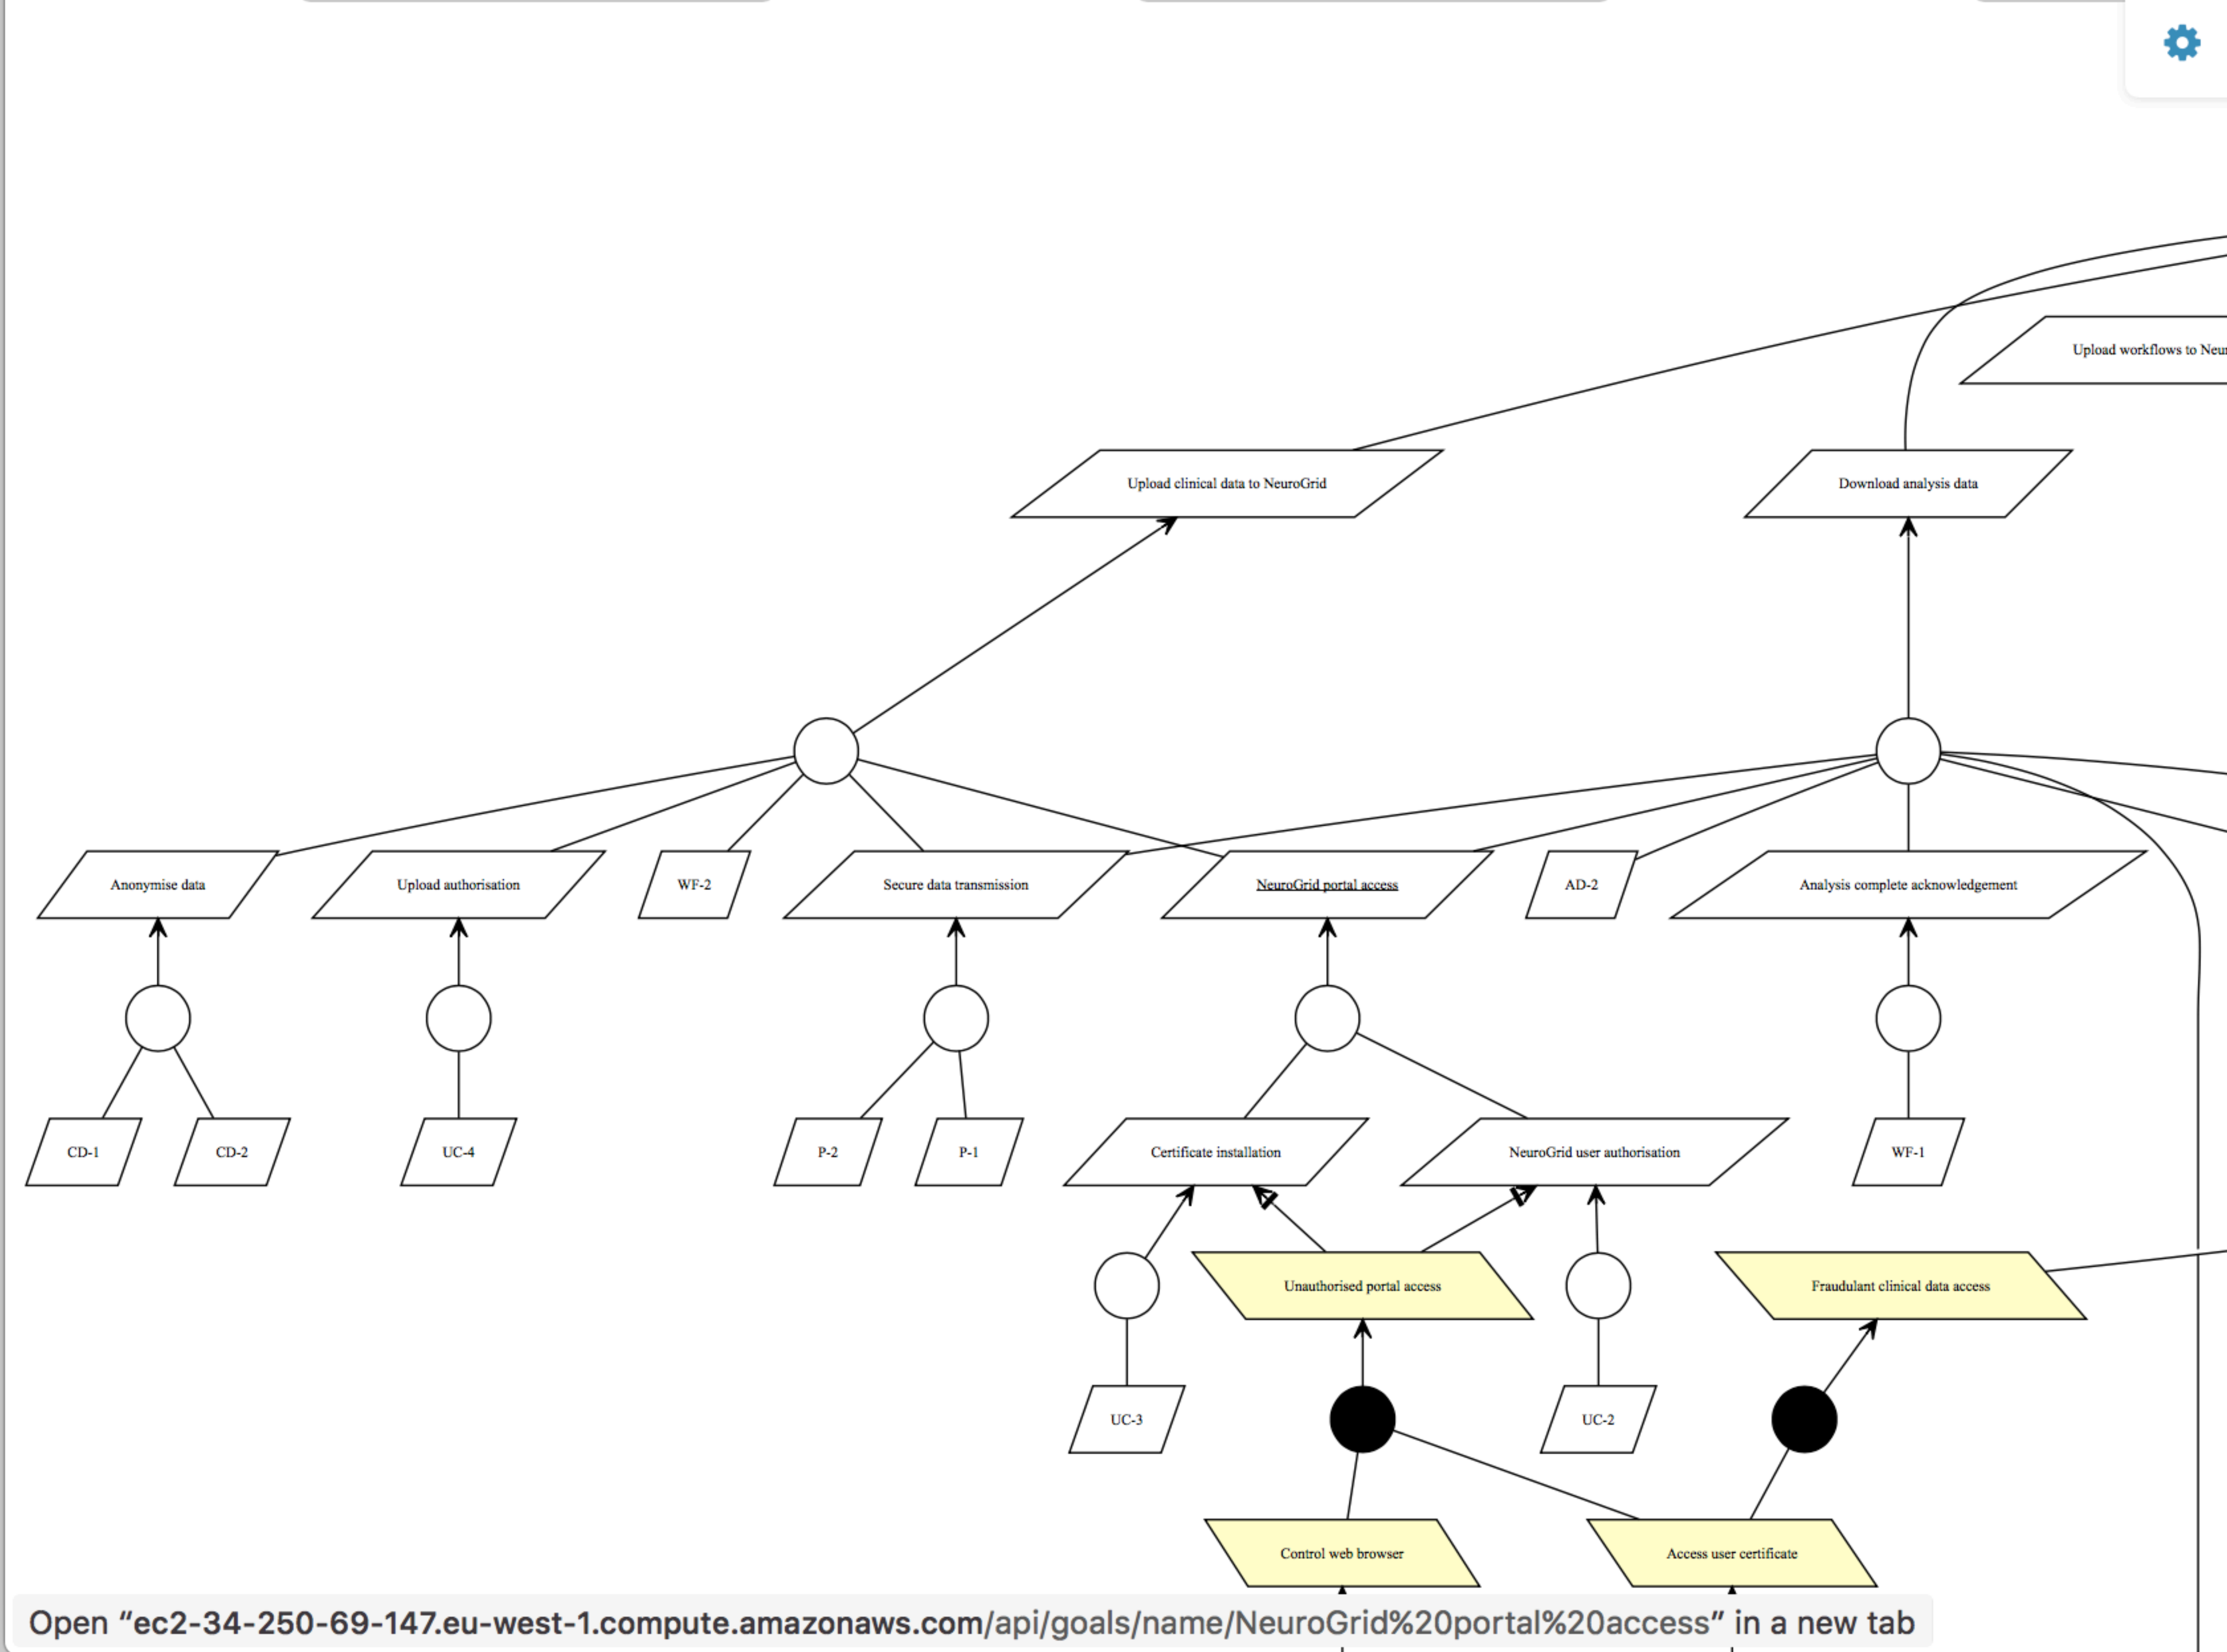

Environment: Psychosis Goal: All Use Case: All

### Goal properties

**Name**  
NeuroGrid portal access

**Originator**  
SF

**Category**  
Achieve

**Priority**  
High

**Definition**  
The NeuroGrid portal is accessible from a client workstation.

**Fit Criterion**  
TBC

**Issue**  
None

Open "ec2-34-250-69-147.eu-west-1.compute.amazonaws.com/api/goals/name/NeuroGrid%20portal%20access" in a new tab